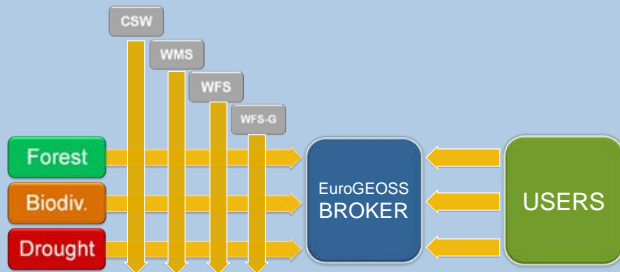

The EuroGEOSS broker is the cornerstone