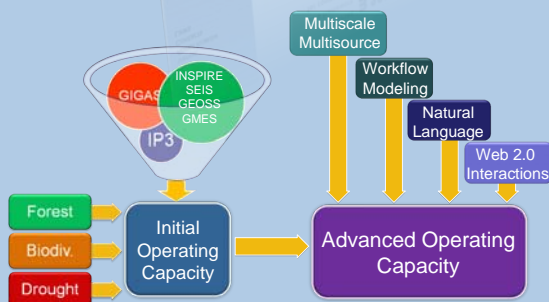

To provide a unique access point to federate services provided by the thematics of Biodiversity, Forest and Drought.

This access point, namely the EuroGEOSS Broker, is the cornerstone of the EuroGEOSS architecture. It is located between the user and the set of datasets and services providers.

The EuroGEOSS Broker is able to interface with the existing webservices in the three thematics, whatever the interoperability standards used within. In technical terms, the broker takes a request from a user as an entry, translates and dispatches it between the referenced services. In return, it merges and displays the results from the services.

## Three phase implementation

- 1 Thematic interoperability and connections local to global
- 2 Multi-disciplinary Interoperability through advanced solutions for workflow modelling, integrated modelling, natural language discovery and alternative search mechanisms
- 3 Extend Interoperability to other SBAs & systems